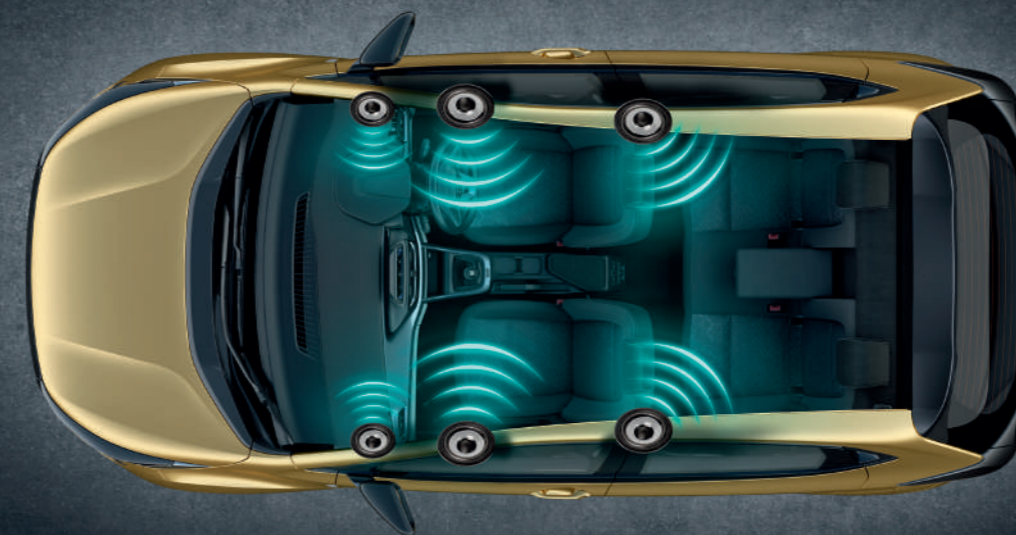

Apple CarPlay
and Android Auto

Steering Mounted Control

One-touch access to infotainment, cluster and cruise controls on the steering wheel because your eyes should always be on the road.

Navigation

Navigate your way through uncharted territories by connecting your phone through Android Auto or Apple CarPlay.

BALANCE & FADER

MUSIC

CUSTOMIZABLE SCREENS

ABSOLUTE SAFETY

Equipped with a comprehensive safety system, Altroz keeps you safe and sound on every drive.

Dual Airbags

Height Adjustable Seatbelts

Adjustable seatbelts as per individual requirements to provide comprehensive safety.