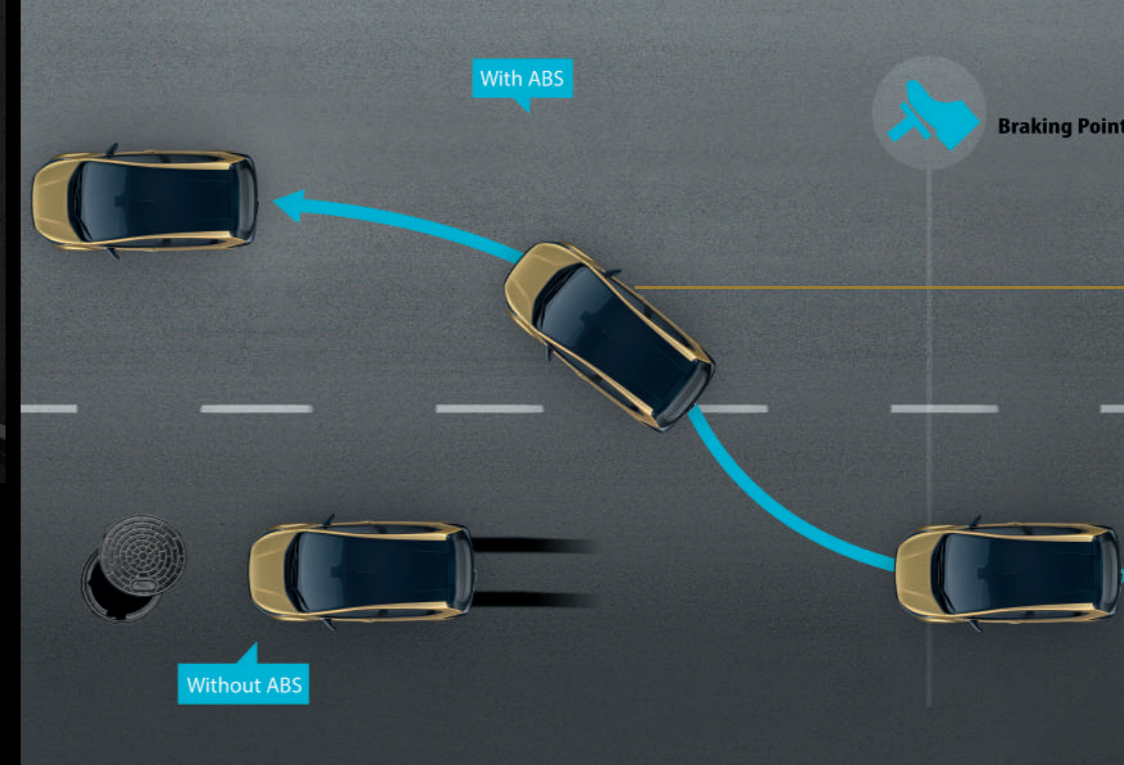

Apple CarPlay
and Android Auto

Steering Mounted Control

One-touch access to infotainment, cluster and cruise controls on the steering wheel because your eyes should always be on the road.

Navigation

Navigate your way through uncharted territories by connecting your phone through Android Auto or Apple CarPlay.

BALANCE & FADER

MUSIC

CUSTOMIZABLE SCREENS

ABSOLUTE SAFETY

Equipped with a comprehensive safety system, Altroz keeps you safe and sound on every drive.

Dual Airbags

Height Adjustable Seatbelts

Adjustable seatbelts as per individual requirements to provide comprehensive safety.

ISOFIX Anchorage for Child Seats

Keep your little ones safe with an easy installation system for child seats to make every drive blissful and relaxed.

ABS with EBD and CSC

Latest 9.3 Anti-lock Braking System (ABS) with Electronic Brake-force Distribution (EBD) along with Corner Stability Control (CSC) aids in efficient on-road control.