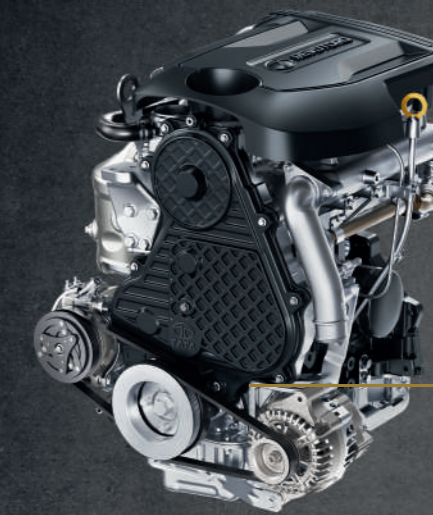

Multi-Drive Mode

Drive according to your mood courtesy of City - Eco and City - Sports mode available in different variants.

ISS-Idle Stop Start

Automatically turns off the engine when idle at signal, traffic etc. which saves fuel consumption. Engine starts simply by pressing the clutch.

THRILLING PERFORMANCE

Experience the exhilarating performance of Altroz with powerful engines, fine-tuned suspension and comprehensive control to tackle varying road conditions with confidence and ease.