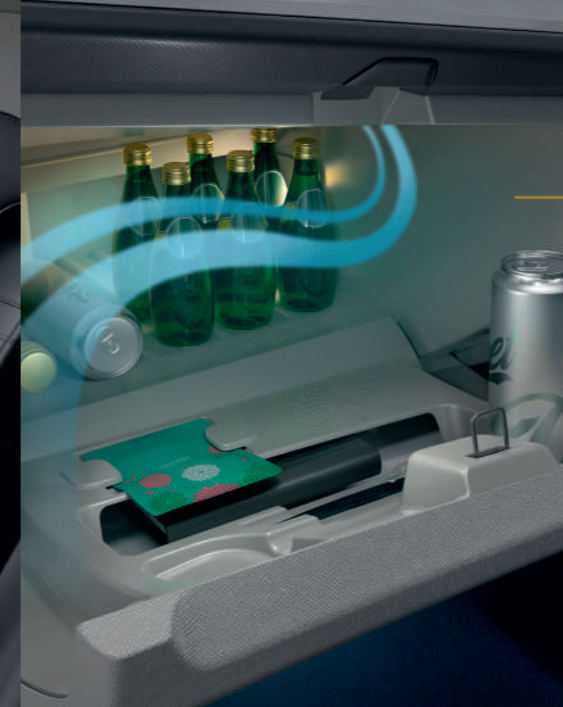

PICASA INSIDE

Premium | Intelligent | ComfortAble | Spacious | Advanced

Step inside and be amazed by the modern, intelligent and tastefully crafted interiors. When you embark on a journey in this car, you'll wish your drive lasts long.

AMBIENT LIGHTING

A serene blue ambient light surrounds the dashboard, front footwell and console to set the mood for a long and peaceful drive.

Front Sliding Armrest

Sliding armrest enables the driver to adjust the position and rest his arm on the move. Find additional storage space below the armrest to keep your essentials handy.

Rear Armrest

Perceptively placed rear armrest for the luxury and comfort of the people seated in the backseat.

Flat Floor

Keep your legs at utmost comfort with flat floor in the rear seats and say goodbye to uncomfortable sitting stances.

Instrument Cluster Display

Strategically placed digital instrument cluster gives ample information to the driver without having to take his/her eyes off the road. The 17.78cm TFT display is the largest in the segment* and helps in easy reading. Cluster highlights:

- Distance to Empty • Trip Wise Fuel Economy
- Instant Fuel Economy
- Navigation and Media Information
- Service Due Reminder

15 Litres Cooled Glove Box

Carry your world wherever you go, with 24 intelligent storage spaces and "largest in the segment" 15 Litres cooled glovebox.

Electric Power Steering

Gives you engaging driving experience with great manoeuvrability at minimum effort. The flat bottom of the steering assists you in easy entry and exit.