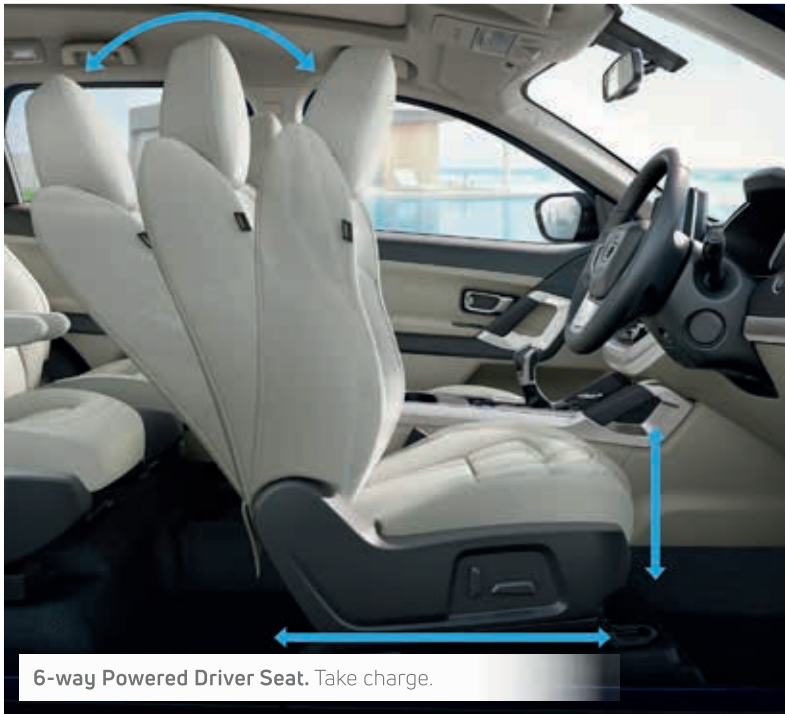

Iconic Roof Rails.
Carry your world with you.*

More of Majestic Design

True SUV Proportions | Xenon HID Projector Headlamps | Dual function LED DRLs with Turn Indicators | Chrome Door Handles |

Dual Tone Bumper | Flared Wheel Arches & Protective Side Cladding | Shark Fin Antenna

Signature Ashwood Dashboard. Opulence in every surface.

6-way Powered Driver Seat. Take charge.

Panoramic Sunroof. Views like no other.

More of Grand Lifestyle

Automatic Headlamps | Electrical Outer Mirrors with Auto Fold | Push Button Start | Rain Sensing Wipers | Captain Seats