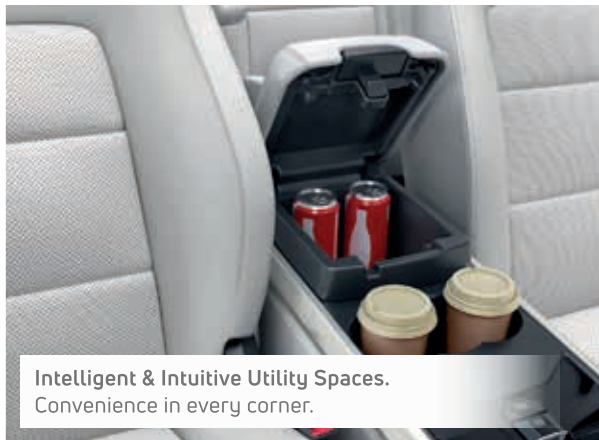

Alluring 3rd Row Seats. Indulgence for all.

3rd Row USB Mobile Charger.

3rd Row AC vents. Match your mood.

3rd Row Cup Holder.

More Luxury on the 3rd Row

Mobile Phone Holder | Reading Lamp | Magazine Pocket

Ambient Mood Lighting. Soothe your senses.

Intelligent & Intuitive Utility Spaces.
Convenience in every corner.

Boss Mode. Stretch yourself with ease.

More of Grand Lifestyle

Reclining 2nd Row Seats | Cooled Glove Box | Fully Automatic Temperature Control (FATC) | 2nd Row Seats with 60:40 Split |