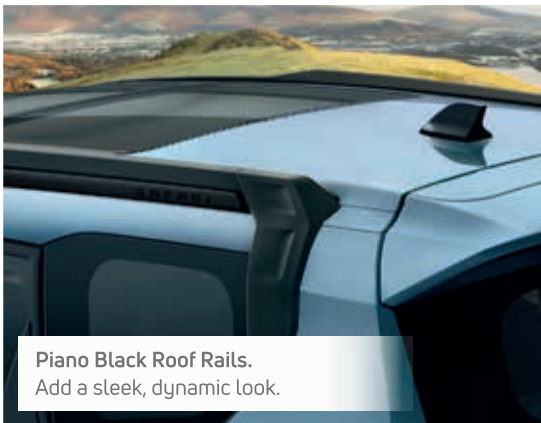

Reclaim your life.

Signature Earthy Brown Interiors. Blend in with nature.

R18 Charcoal Grey Machined Alloys.
Create visual poetry in motion.

Piano Black Grille with Safari Mascot.
Sport a rugged yet suave look.