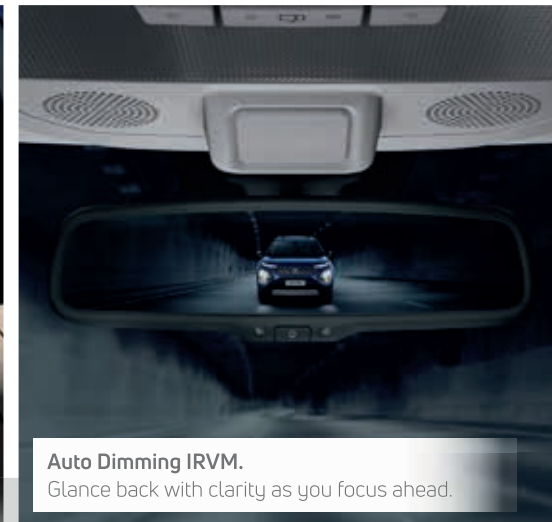

Valve Train Architecture Advanced Exhaust Gas Recirculation (EGR) & After Treatment System | Advanced Rear Twist Blade Suspension designed by Lotus Engineering UK

SAFETY THAT MAKES YOU FEEL COCOONED

Meticulously crafted to cocoon your loved ones in a safety bubble, the Safari is your blanket of protection.

6 Airbags (Driver, Co-Driver, Side Seat & Curtain)

Advanced ESP with 14 added functionalities*. Safety at every corner.

- Anti-lock Braking System
- Corner Stability Control
- Electronic Traction Control
- Electronic Stability Control
- Hill Hold Control
- Hill Descent Control
- Electronic Brake Force Distribution
- Off-road ABS
- Roll Over Mitigation
- Brake Disc Wiping
- Electronic Brake Pre-fill
- Hydraulic Brake Assist
- Hydraulic Fading Compensation
- Dynamic Wheel Torque by Brake

Electronic Parking Brake with Auto Hold.
The confidence to brake with ease across terrains.

All Disc Brakes.
For complete, controlled safety.

Auto Dimming IRVM.
Glance back with clarity as you focus ahead.