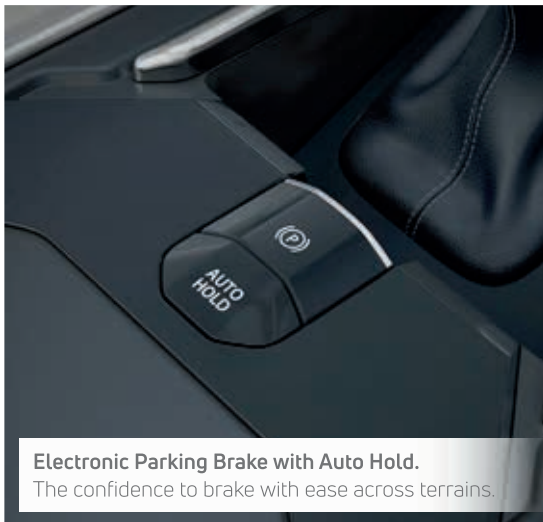

Valve Train Architecture Advanced Exhaust Gas Recirculation (EGR) & After Treatment System | Advanced Rear Twist Blade Suspension designed by Lotus Engineering UK

SAFETY THAT MAKES YOU FEEL COCOONED

Meticulously crafted to cocoon your loved ones in a safety bubble, the Safari is your blanket of protection.

6 Airbags (Driver, Co-Driver, Side Seat & Curtain)

Advanced ESP with 14 added functionalities*. Safety at every corner.

- Anti-lock Braking System
- Corner Stability Control
- Electronic Traction Control
- Electronic Stability Control
- Hill Hold Control
- Hill Descent Control
- Electronic Brake Force Distribution
- Off-road ABS
- Roll Over Mitigation
- Brake Disc Wiping
- Electronic Brake Pre-fill
- Hydraulic Brake Assist
- Hydraulic Fading Compensation
- Dynamic Wheel Torque by Brake