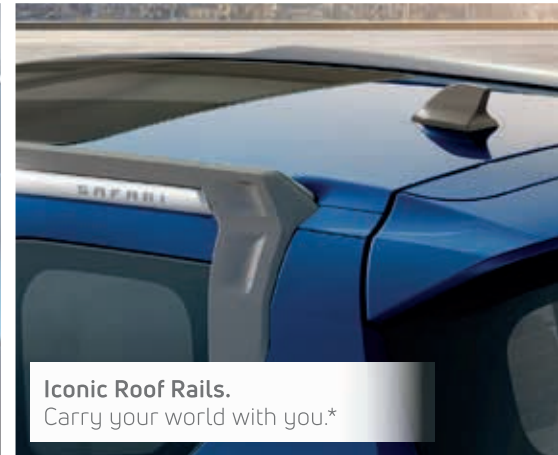

Iconic Roof Rails.
Carry your world with you.*

More of Majestic Design

True SUV Proportions | Xenon HID Projector Headlamps | Dual function LED DRLs with Turn Indicators | Chrome Door Handles |

Dual Tone Bumper | Flared Wheel Arches & Protective Side Cladding | Shark Fin Antenna