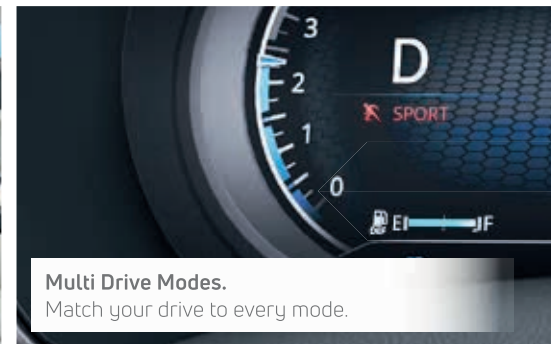

6 Speed Automatic Transmission. For an effortless driving experience.

170 PS Kryotec Diesel Engine.
Robust power for your SUV.

Advanced ESP Terrain Response Mode.
Stay in control no matter the terrain.

Steering Wheel with Tilt & Telescopic Adjustment.

Multi Drive Modes.
Match your drive to every mode.

More of Impeccable Performance

Cruise Control | Advanced Electronically Controlled Variable Geometry Turbocharger (eVGT) | Lightweight and Low Friction