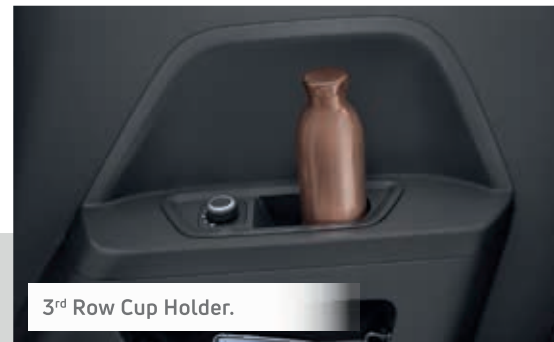

3rd Row Cup Holder.

More Luxury on the 3rd Row

Mobile Phone Holder | Reading Lamp | Magazine Pocket