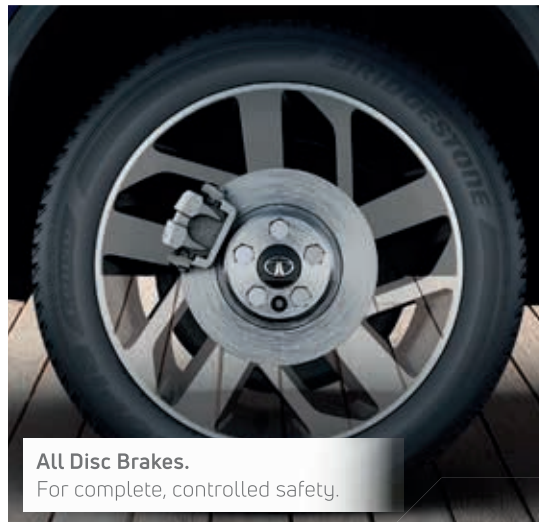

Valve Train Architecture Advanced Exhaust Gas Recirculation (EGR) & After Treatment System | Advanced Rear Twist Blade Suspension designed by Lotus Engineering UK

SAFETY THAT MAKES YOU FEEL COCOONED

Meticulously crafted to cocoon your loved ones in a safety bubble, the Safari is your blanket of protection.

6 Airbags (Driver, Co-Driver, Side Seat & Curtain)

Advanced ESP with 14 added functionalities*. Safety at every corner.

- Anti-lock Braking System
- Corner Stability Control
- Electronic Traction Control
- Electronic Stability Control
- Hill Hold Control
- Hill Descent Control
- Electronic Brake Force Distribution
- Off-road ABS
- Roll Over Mitigation
- Brake Disc Wiping
- Electronic Brake Pre-fill
- Hydraulic Brake Assist
- Hydraulic Fading Compensation
- Dynamic Wheel Torque by Brake

Electronic Parking Brake with Auto Hold.
The confidence to brake with ease across terrains.

All Disc Brakes.
For complete, controlled safety.

Auto Dimming IRVM.
Glance back with clarity as you focus ahead.