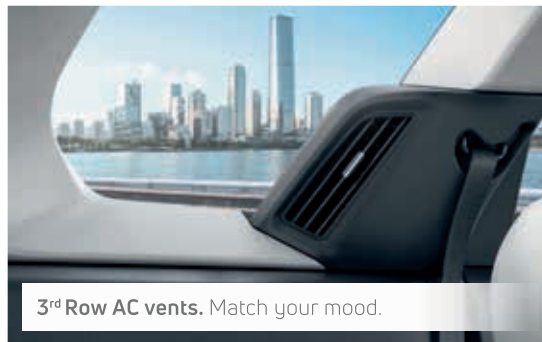

3rd Row Cup Holder.

3rd Row AC vents. Match your mood.