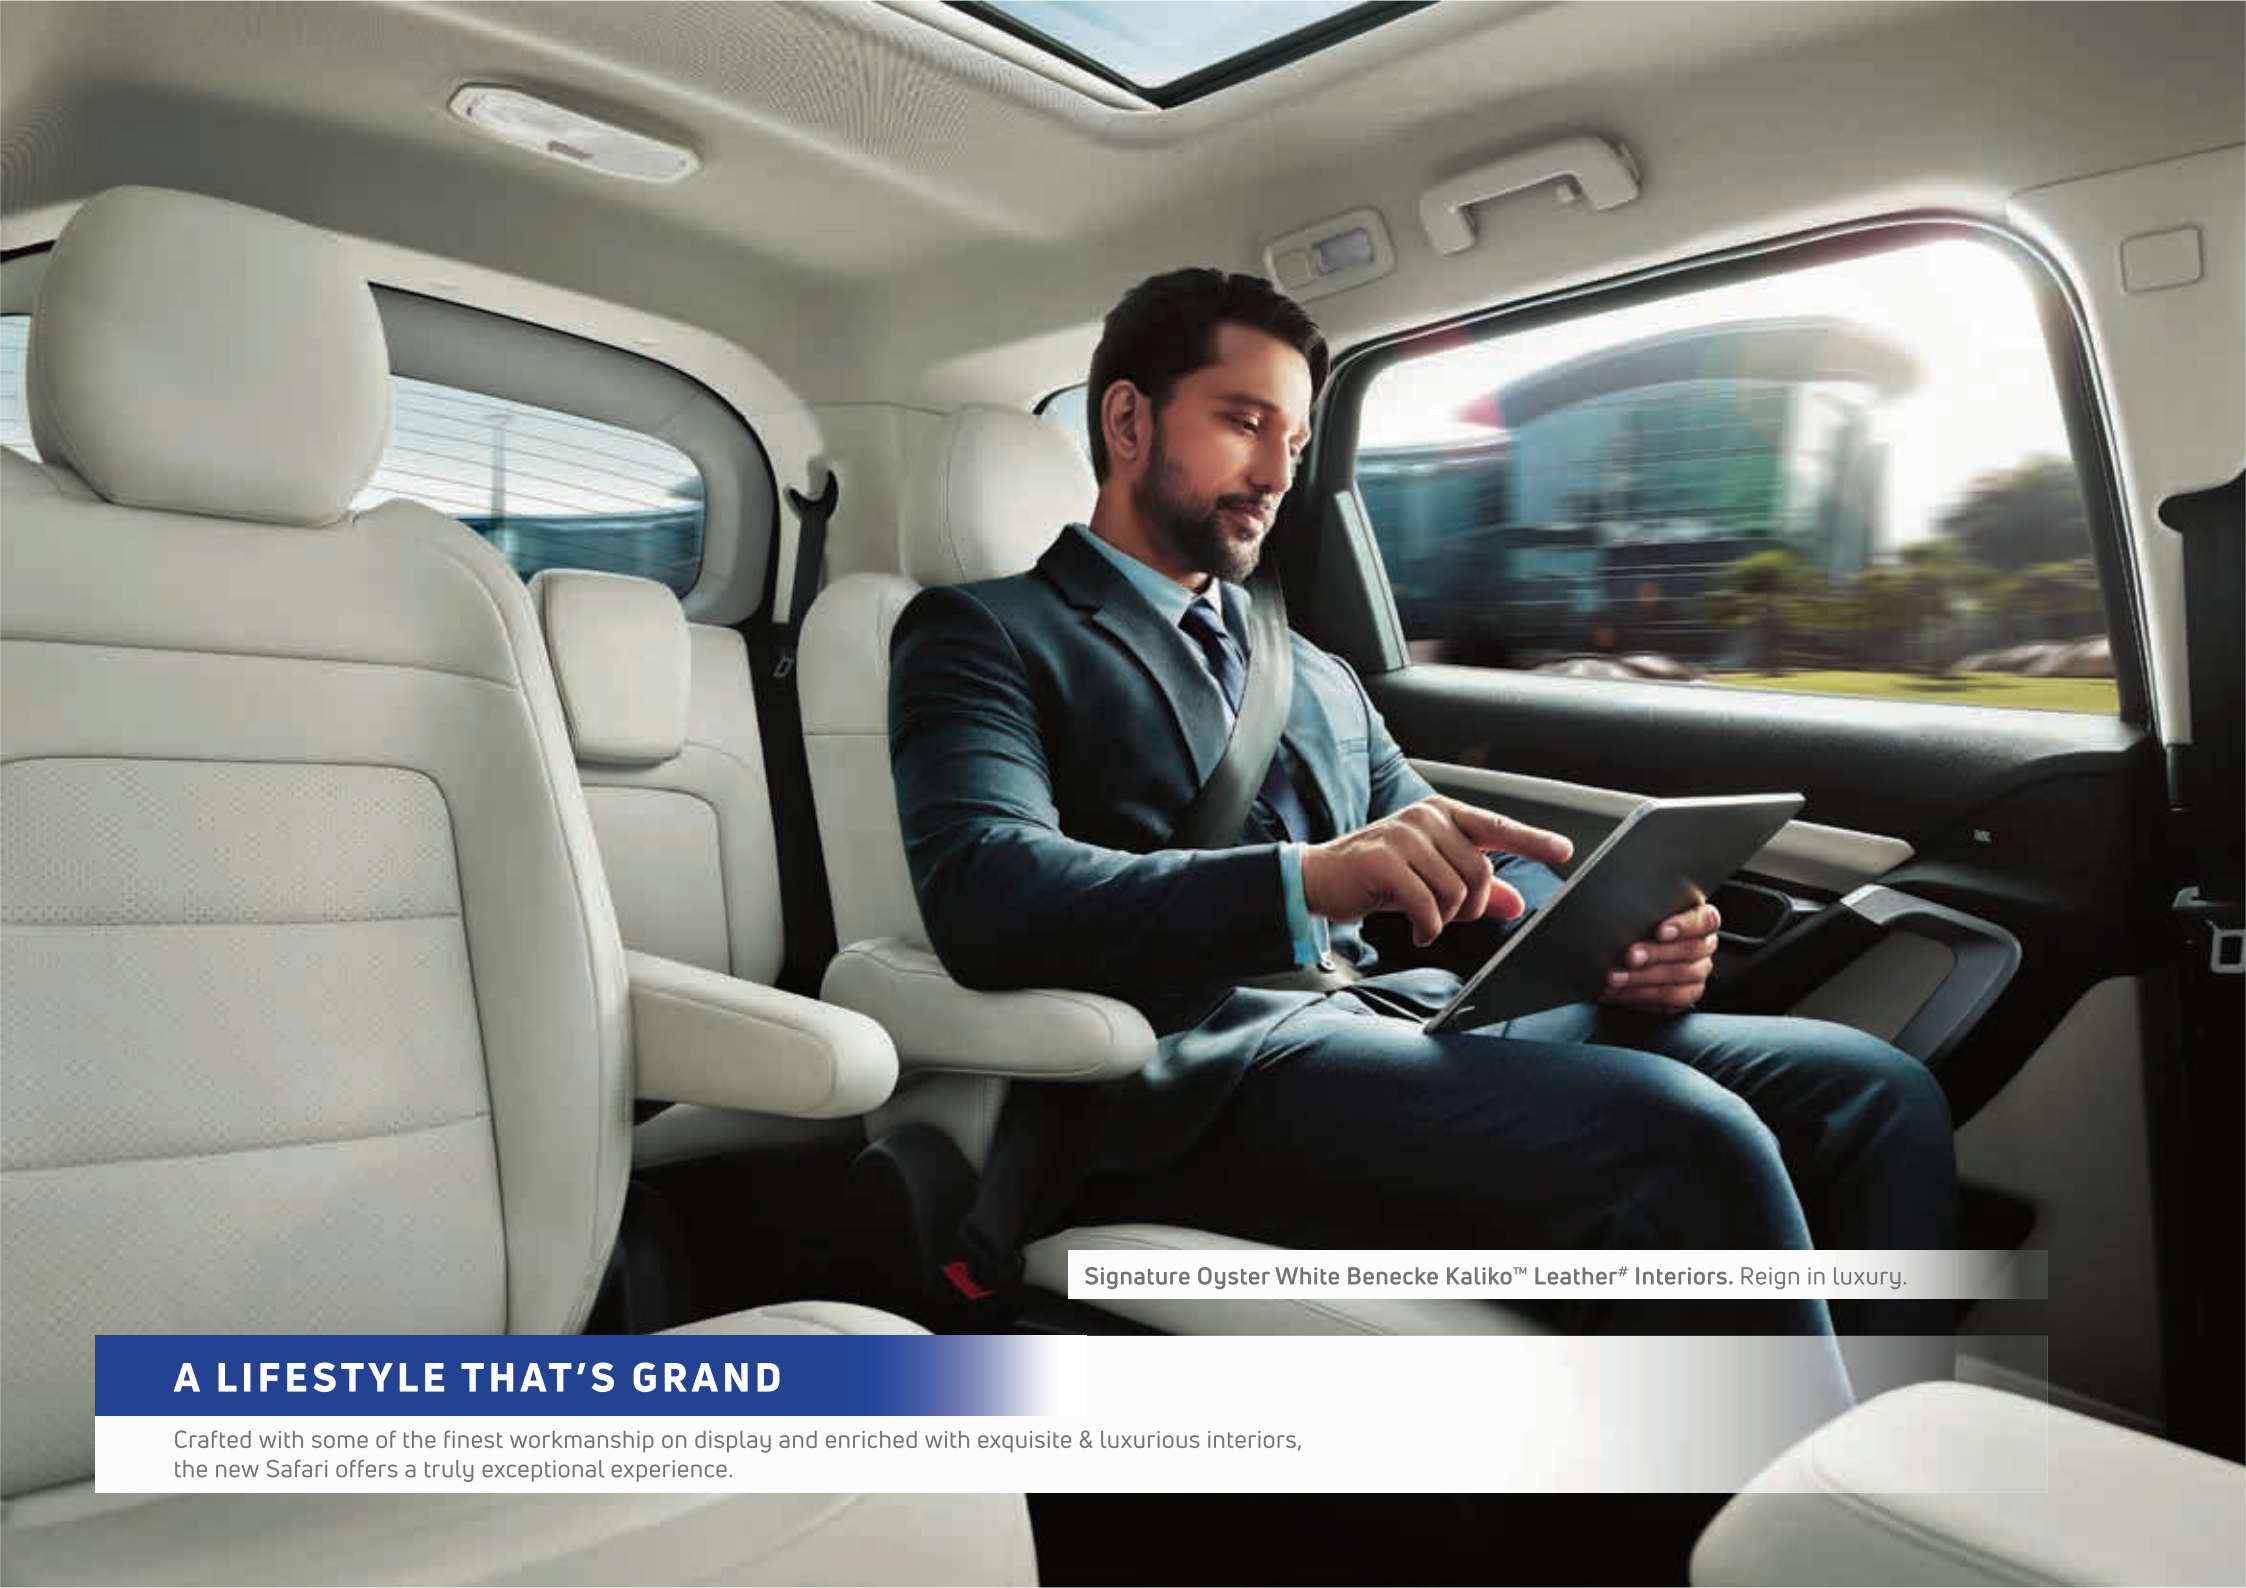

Signature Oyster White Benecke Kaliko™ Leather# Interiors. Reign in luxury.

A LIFESTYLE THAT'S GRAND

Crafted with some of the finest workmanship on display and enriched with exquisite & luxurious interiors, the new Safari offers a truly exceptional experience.