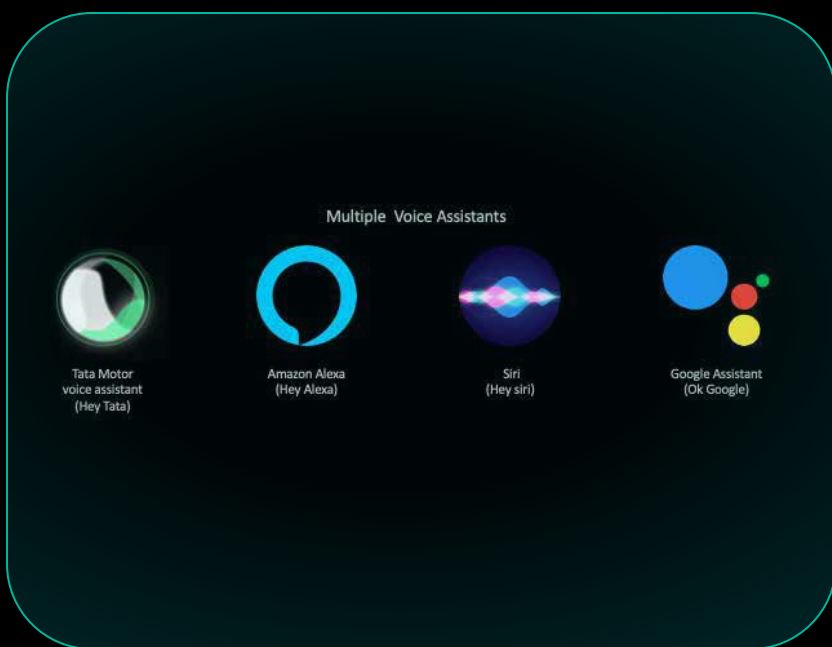

Arcade.ev — app suite *

Arcade.ev will definitely spice up the entertainment factor in your already great in-car experience.

26.03 cm digital — cockpit

The intuitive Digital Cockpit, with multi-dial view.

* Features not available in Nepal.

26.03 cm HD infotainment
— by HARMAN

Enjoy an immersive experience with the 26.03 cm HD Infotainment System by HARMAN.

wireless Android Auto™ &
— Apple CarPlay™

Stay connected wirelessly with Android Auto™ and Apple CarPlay™.

multiple —
voice assistants
("Hey Tata", Alexa, Siri,
Google Assistant)

Interact seamlessly with Multiple Voice Assistants.

wireless —
smartphone charger

Don't get tangled up in wires.
Power up your devices with the
Wireless Smartphone Charger.