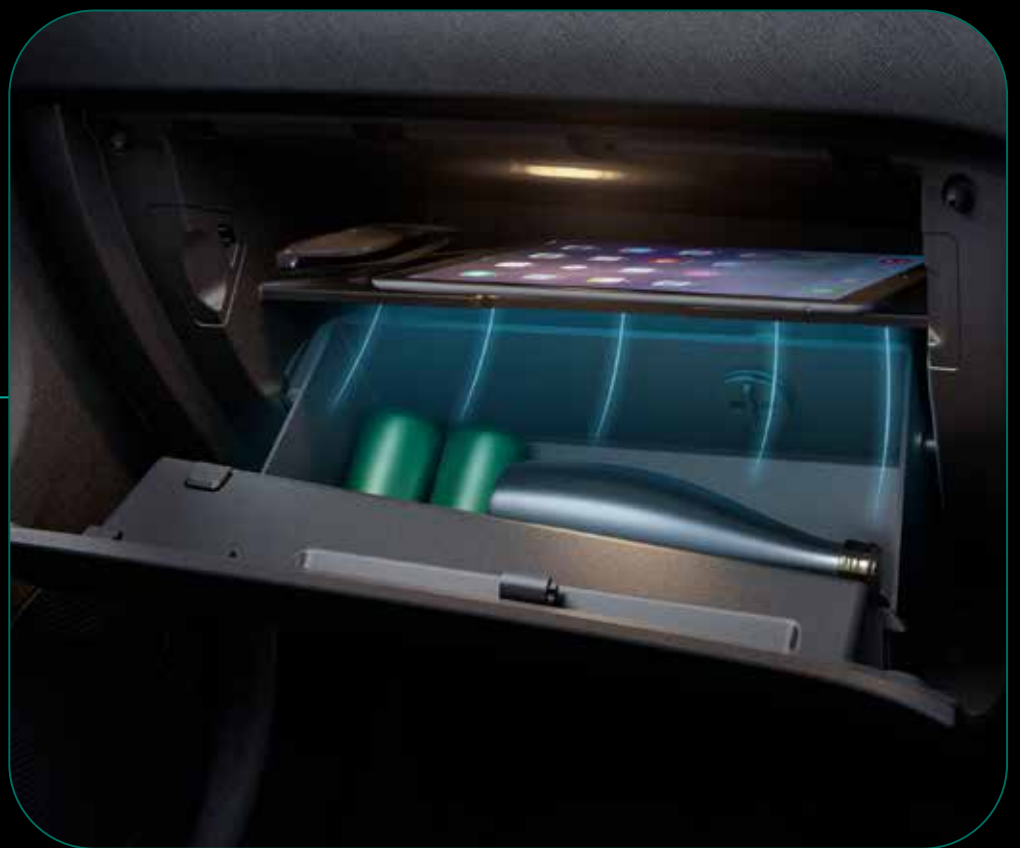

Elevate the in-cabin experience with Digital Steering Wheel with illuminated logo at the centre.

jeweled — control knob

Add a touch of finesse to every shift with the stylish Jewel Control Knob.

phygital — control panel

Physical and digital controls integrated for an ergonomic and aesthetic appeal.

steering — mounted controls

For a focused driving experience.

mood — lights

Go beyond just playing music. Set your mood and sync seamlessly with the rhythm of your favourite track.

illuminated cooled — glove box

Keep things cool while you're on the go.

auto — dimming IRVM

Say no to distracting flashes.

beyond — safety

Introducing Punch.ev, your reliable companion ensuring safety as you venture beyond everyday. Because with Punch.ev, safety is your constant travel mate on the road less ordinary.